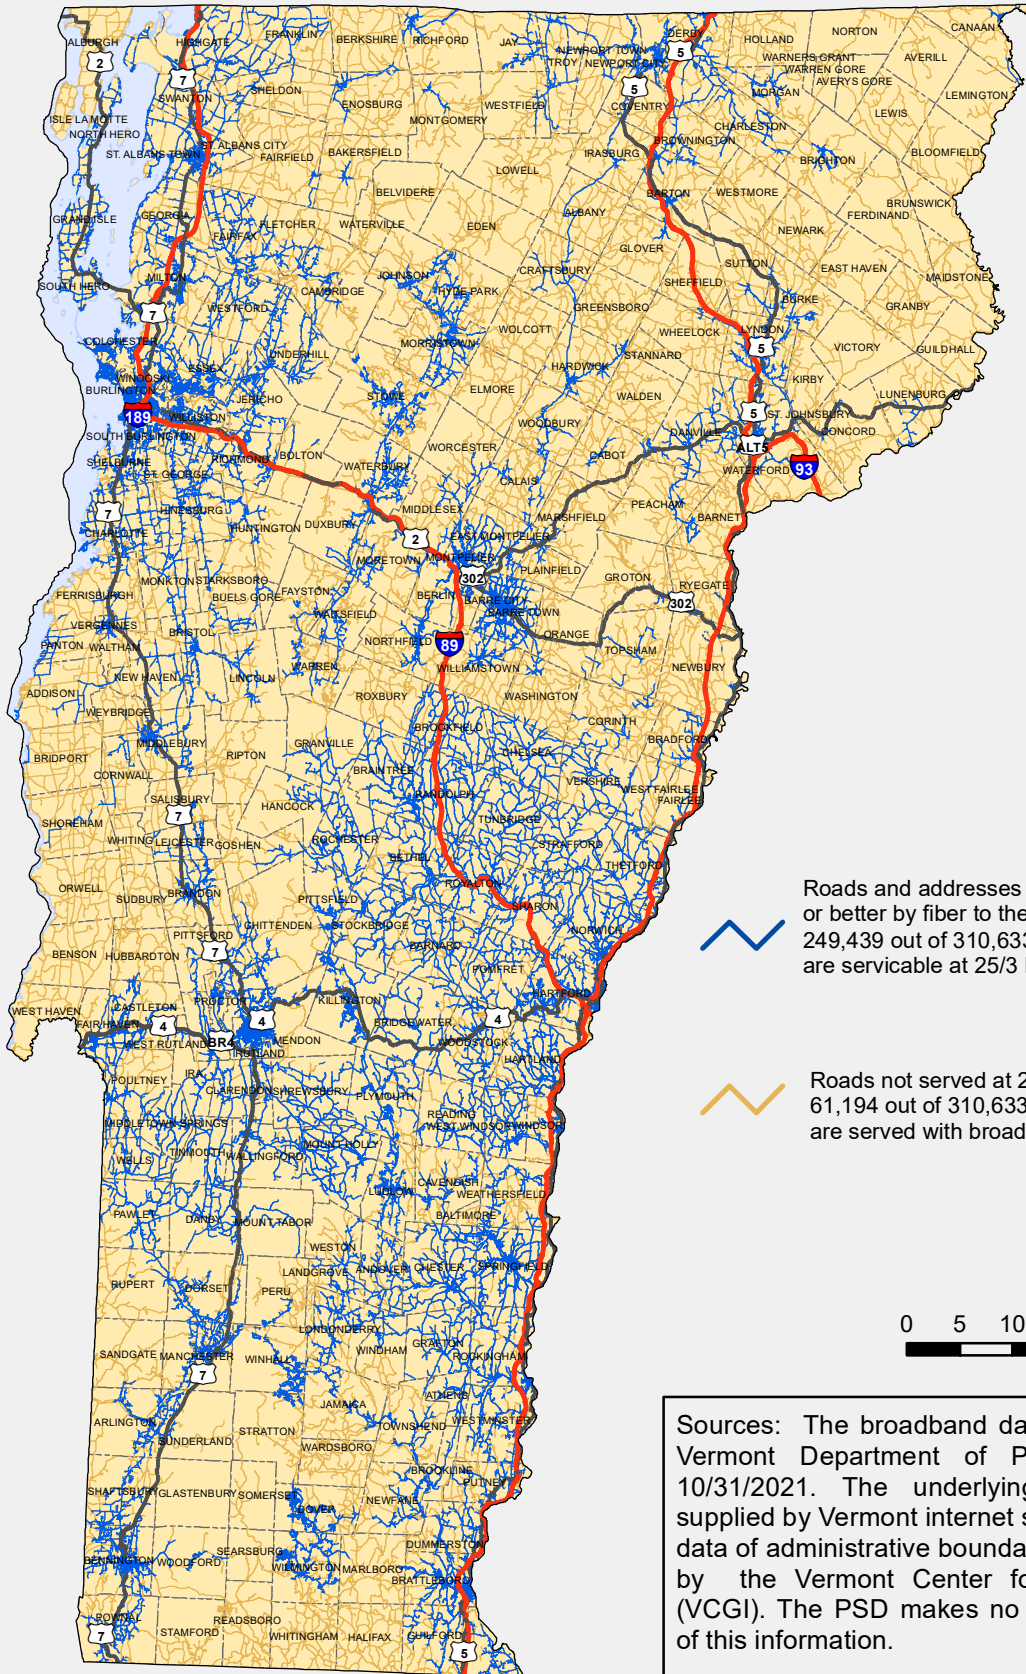

Broadband Availability by Road Segment 25 Mbps Down / 3 Mbps Up or Better

Department of Public Service

October 31, 2021

Roads and addresses served at 25/3 Mbps or better by fiber to the home or cable. 249,439 out of 310,633 building locations (80.3%) are servicable at 25/3 Mbps or better.

Roads not served at 25/3 Mbps or better. 61,194 out of 310,633 building locations (19.7%) are served with broadband less than 25/3 Mbps.

Sources: The broadband dataset was prepared by the Vermont Department of Public Service (PSD) on 10/31/2021. The underlying deployment data was supplied by Vermont internet service providers. The base data of administrative boundaries and roads are supplied by the Vermont Center for Geographic Information (VCGI). The PSD makes no guarantee to the accuracy of this information.