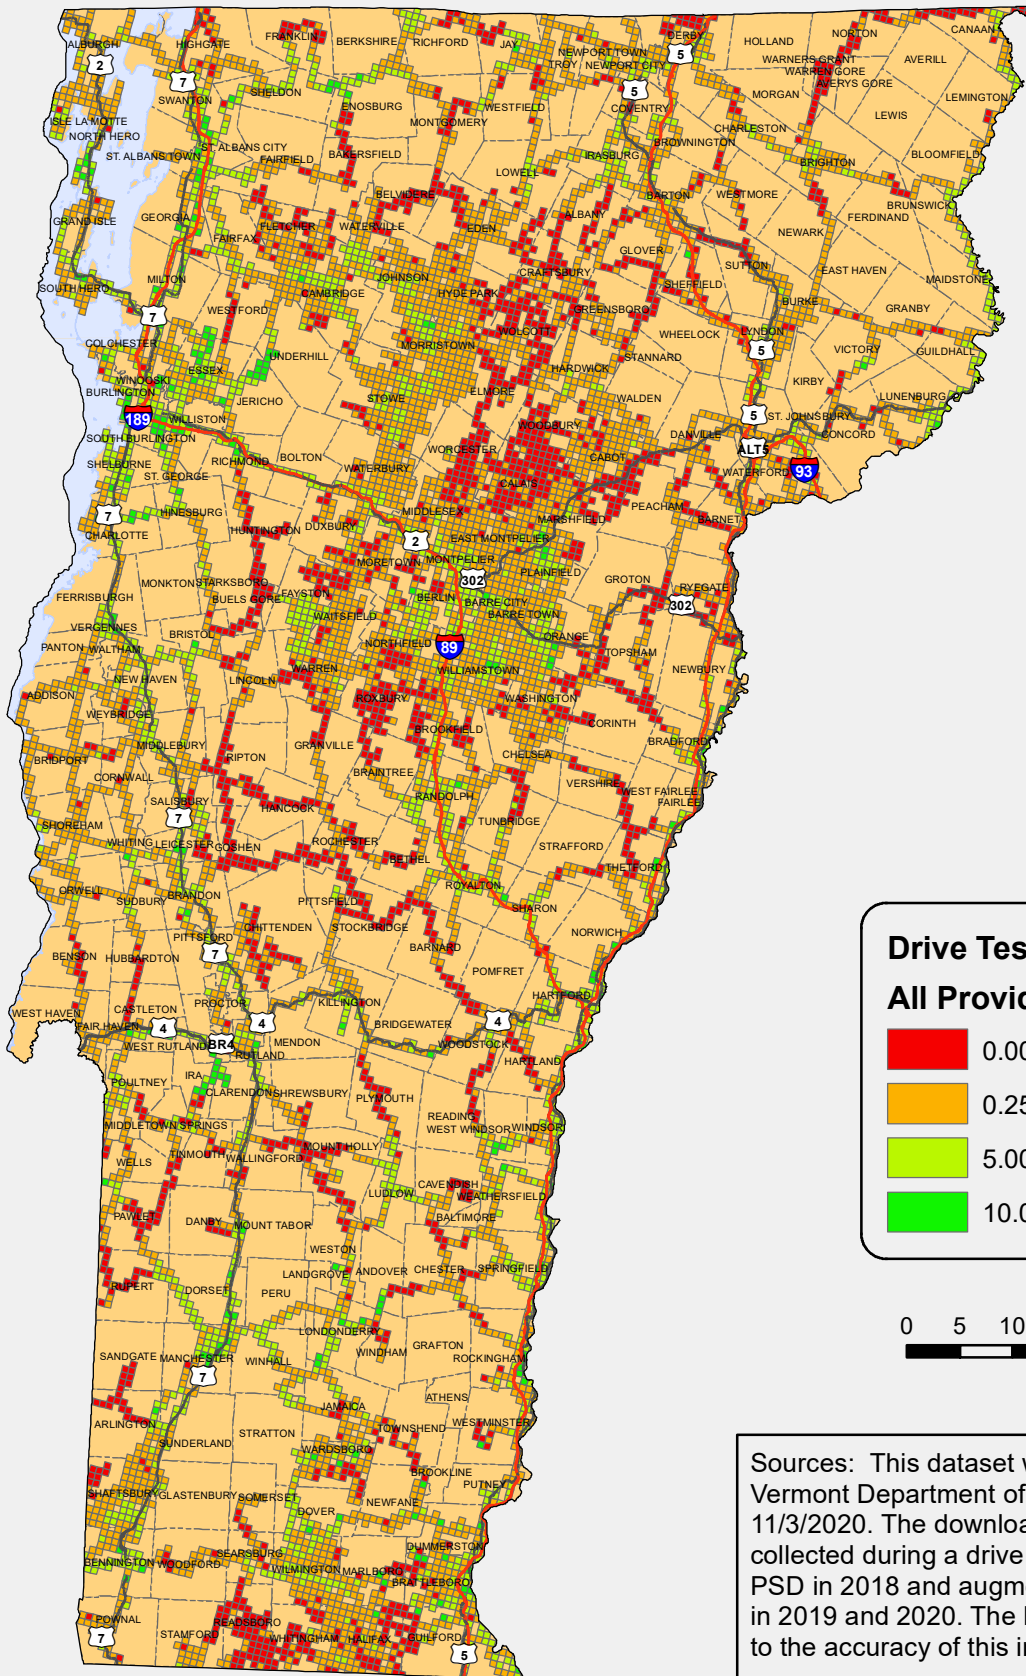

Mobile Wireless in Vermont 4G-LTE Data Coverage: All Providers

Department of Public Service

November 3, 2020

Drive Test Results
All Providers

	0.000 - 0.255
	0.256 - 4.999
	5.000 - 9.999
	10.000 - 50.000

Sources: This dataset was prepared by the Vermont Department of Public Service (PSD) on 11/3/2020. The download speed data was collected during a drive test conducted by the PSD in 2018 and augmented by volunteer drivers in 2019 and 2020. The PSD makes no guarantee to the accuracy of this information.

Mobile Wireless in Vermont AT&T 4G-LTE Data Coverage

Department of Public Service

November 3, 2020

Drive Test Results
AT&T

	0.000 - 0.255
	0.256 - 4.999
	5.000 - 9.999
	10.000 - 50.000

Sources: This dataset was prepared by the Vermont Department of Public Service (PSD) on 11/3/2020. The download speed data was collected during a drive test conducted by the PSD in 2018 and augmented by volunteer drivers in 2019 and 2020. The PSD makes no guarantee to the accuracy of this information.

Mobile Wireless in Vermont Sprint 4G-LTE Data Coverage

Department of Public Service

November 3, 2020

Drive Test Results
Sprint

	0.000 - 0.255
	0.256 - 4.999
	5.000 - 9.999
	10.000 - 50.000

Sources: This dataset was prepared by the Vermont Department of Public Service (PSD) on 11/3/2020. The download speed data was collected during a drive test conducted by the PSD in 2018 and augmented by volunteer drivers in 2019 and 2020. The PSD makes no guarantee to the accuracy of this information.