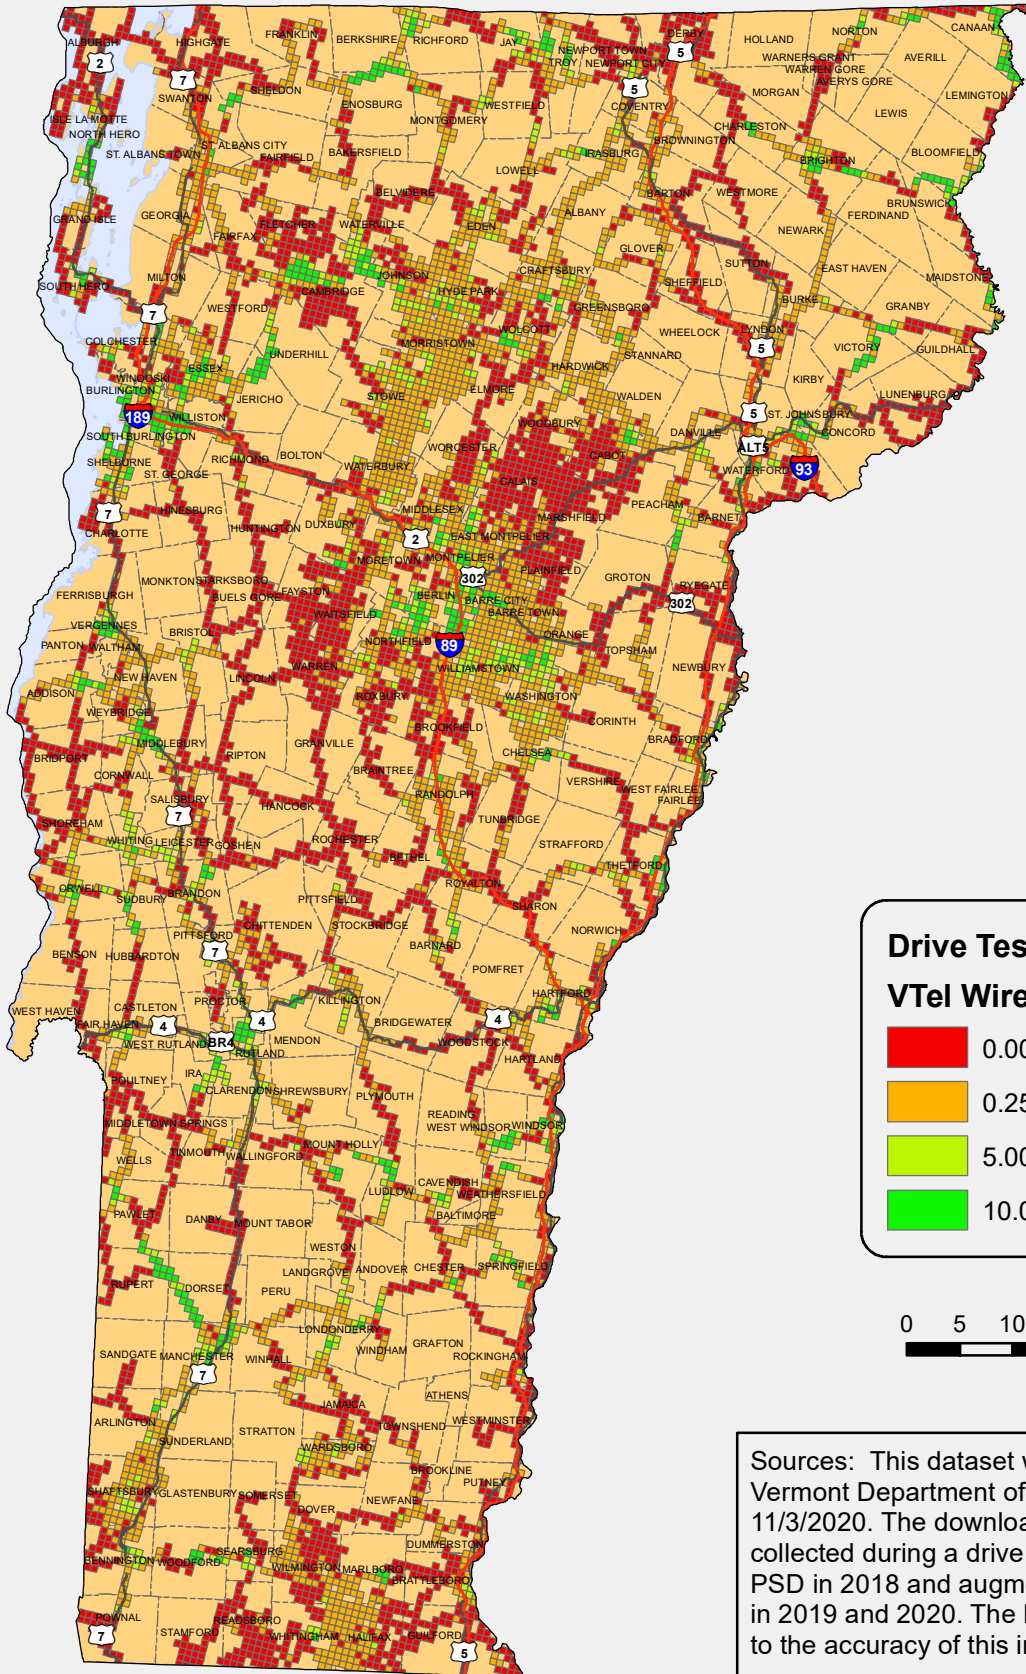

Mobile Wireless in Vermont VTel Wireless 4G-LTE Data Coverage

Department of Public Service

November 3, 2020

**Drive Test Results
VTel Wireless**

	0.000 - 0.255
	0.256 - 4.999
	5.000 - 9.999
	10.000 - 50.000

Sources: This dataset was prepared by the Vermont Department of Public Service (PSD) on 11/3/2020. The download speed data was collected during a drive test conducted by the PSD in 2018 and augmented by volunteer drivers in 2019 and 2020. The PSD makes no guarantee to the accuracy of this information.