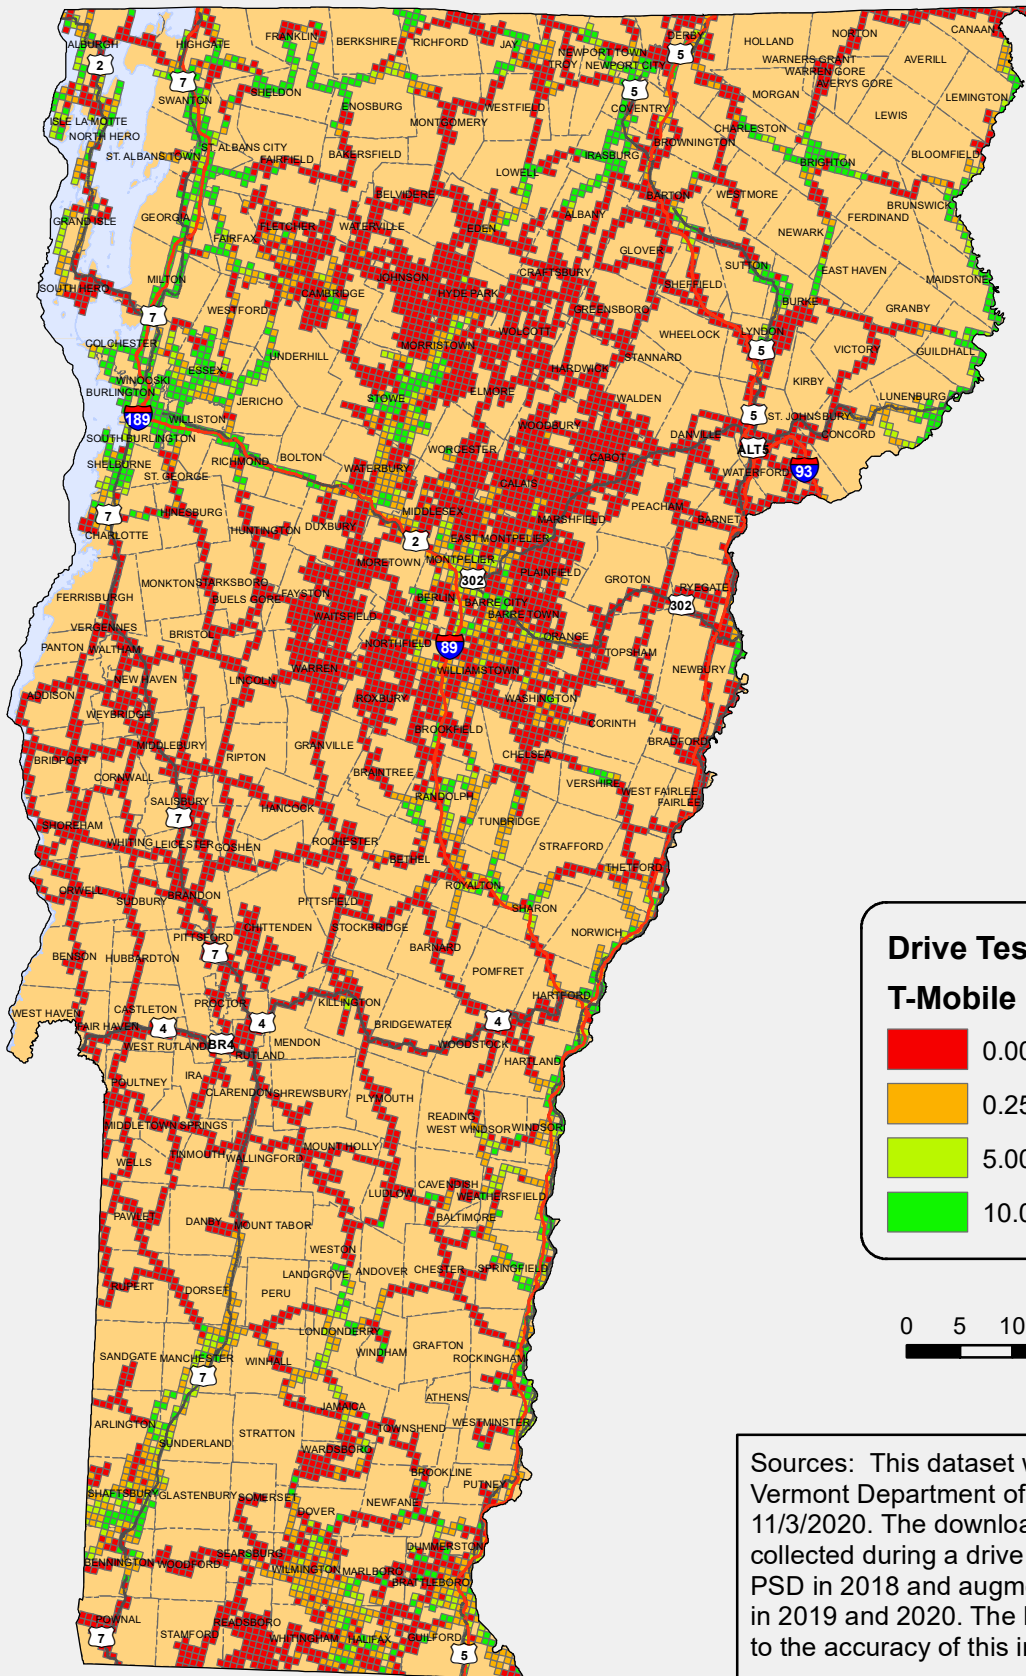

Mobile Wireless in Vermont T-Mobile 4G-LTE Data Coverage

Department of Public Service

November 3, 2020

Drive Test Results
T-Mobile

	0.000 - 0.255
	0.256 - 4.999
	5.000 - 9.999
	10.000 - 50.000

Sources: This dataset was prepared by the Vermont Department of Public Service (PSD) on 11/3/2020. The download speed data was collected during a drive test conducted by the PSD in 2018 and augmented by volunteer drivers in 2019 and 2020. The PSD makes no guarantee to the accuracy of this information.