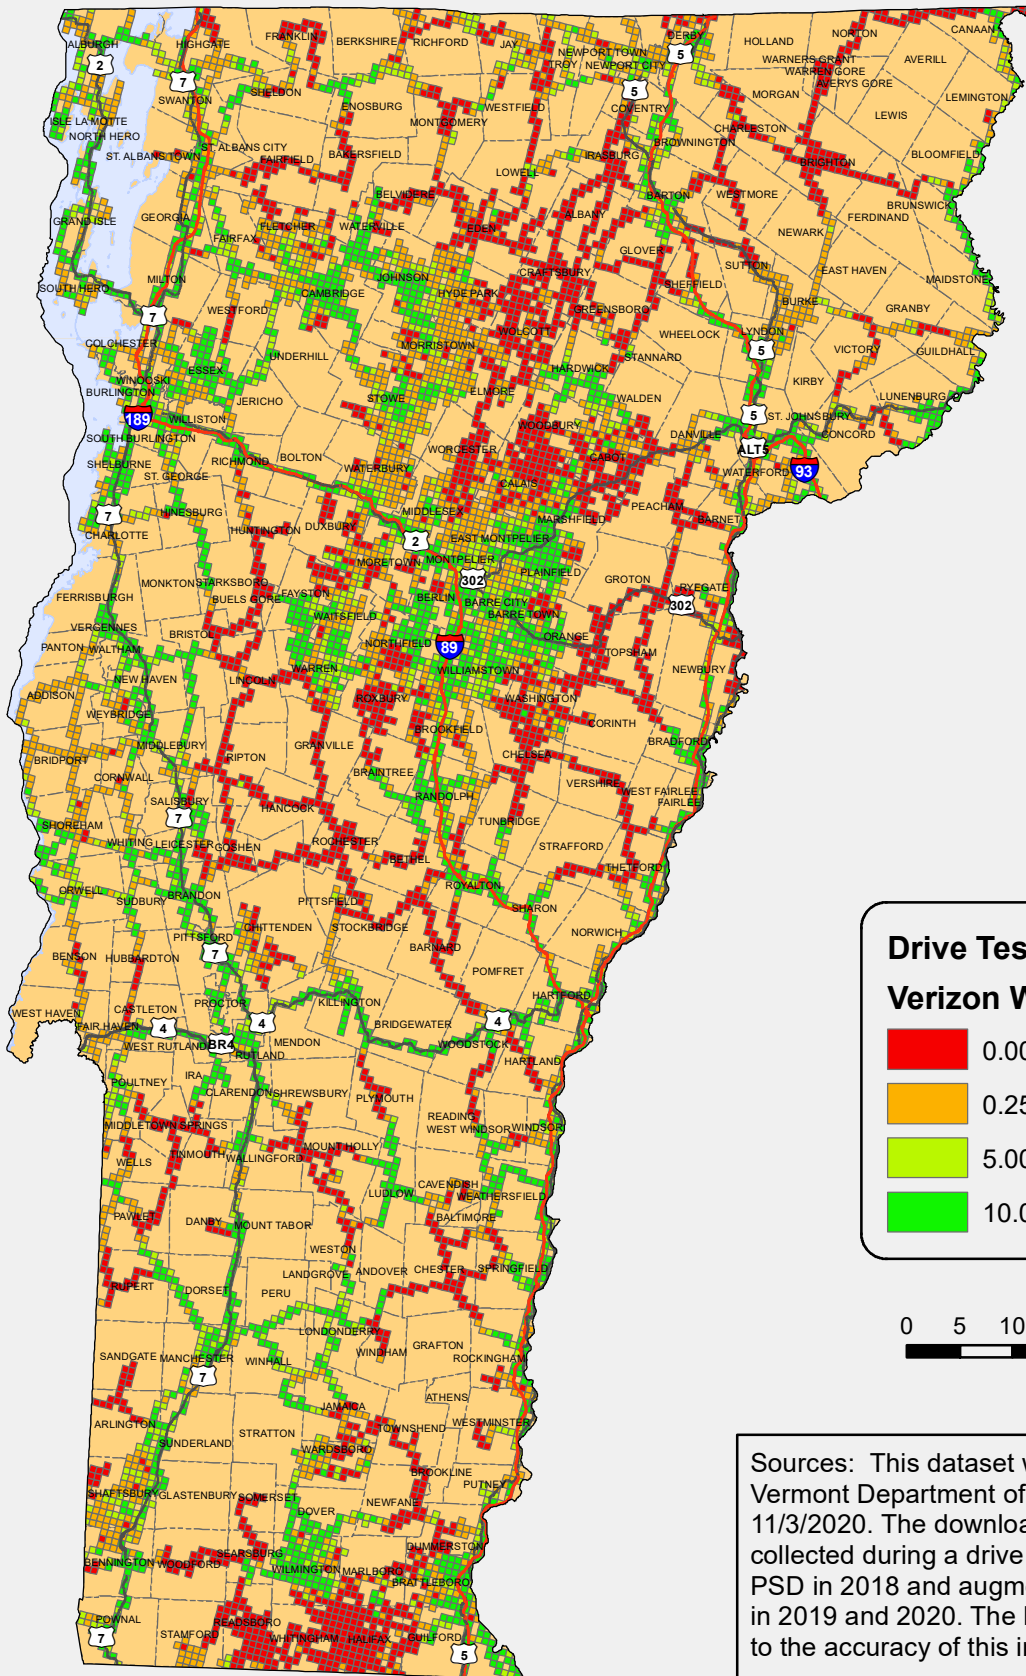

Mobile Wireless in Vermont Verizon 4G-LTE Data Coverage

Department of Public Service

November 3, 2020

**Drive Test Results
Verizon Wireless**

Red	0.000 - 0.255
Orange	0.256 - 4.999
Yellow-Green	5.000 - 9.999
Green	10.000 - 50.000

Sources: This dataset was prepared by the Vermont Department of Public Service (PSD) on 11/3/2020. The download speed data was collected during a drive test conducted by the PSD in 2018 and augmented by volunteer drivers in 2019 and 2020. The PSD makes no guarantee to the accuracy of this information.