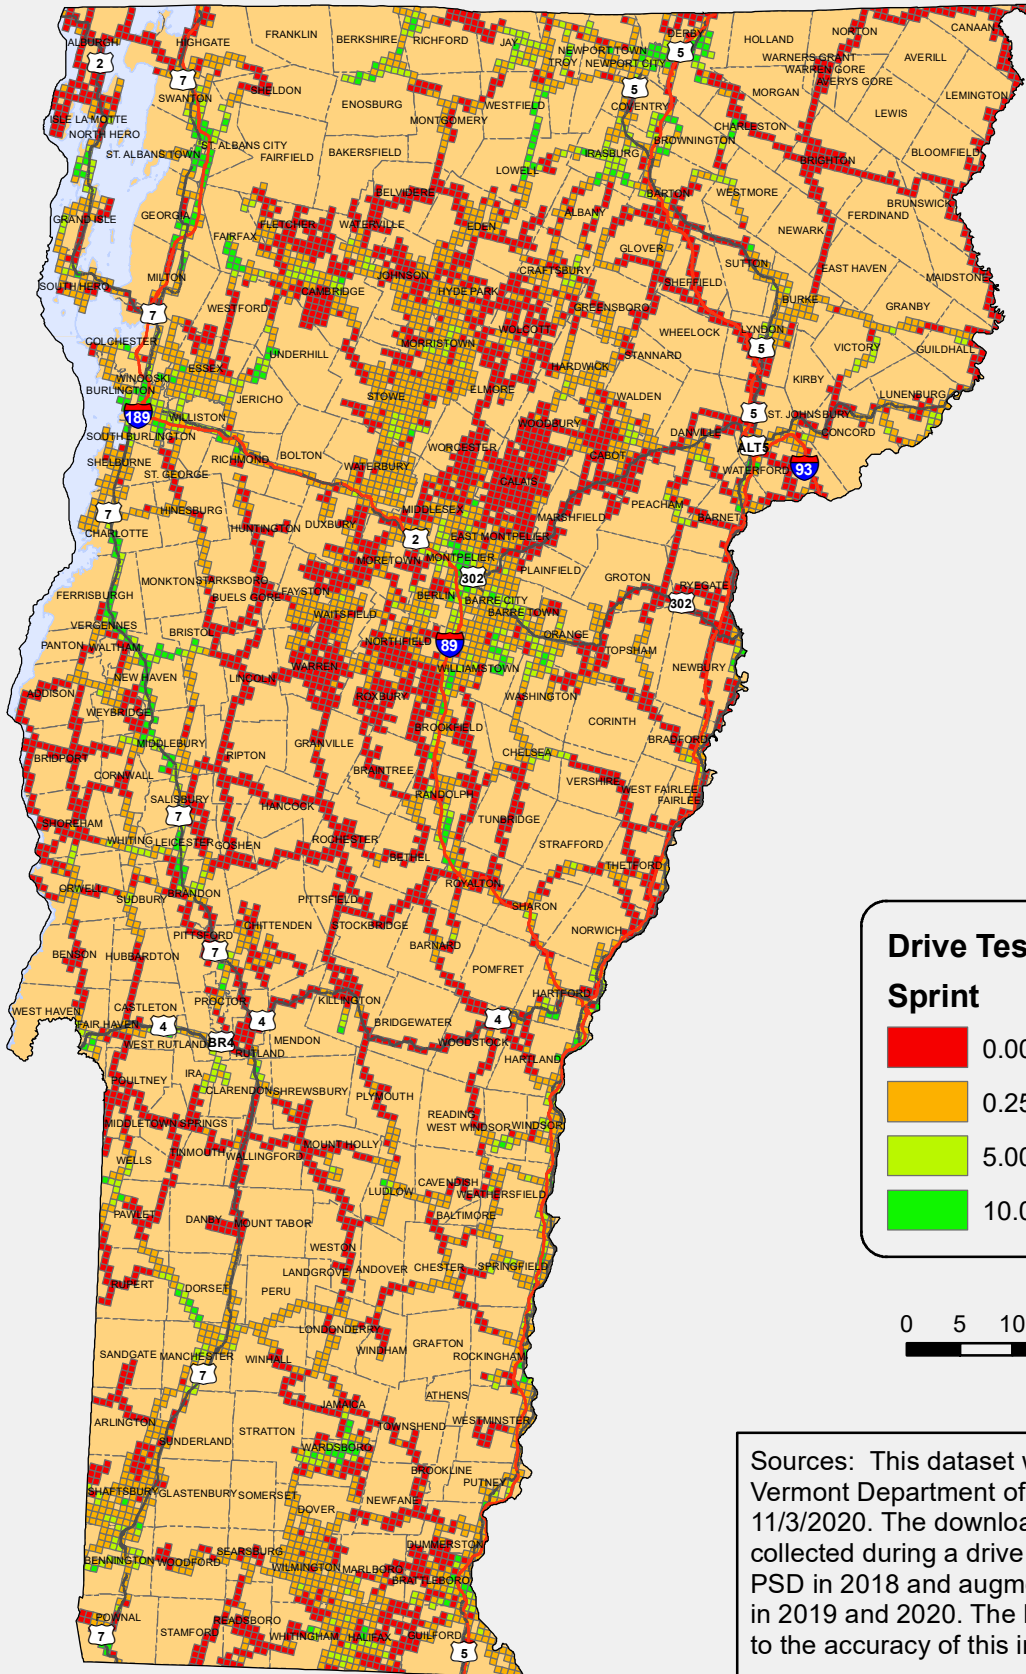

Mobile Wireless in Vermont 4G-LTE Data Coverage: All Providers

Department of Public Service

November 3, 2020

Drive Test Results
All Providers

	0.000 - 0.255
	0.256 - 4.999
	5.000 - 9.999
	10.000 - 50.000

Sources: This dataset was prepared by the Vermont Department of Public Service (PSD) on 11/3/2020. The download speed data was collected during a drive test conducted by the PSD in 2018 and augmented by volunteer drivers in 2019 and 2020. The PSD makes no guarantee to the accuracy of this information.

Mobile Wireless in Vermont AT&T 4G-LTE Data Coverage

Department of Public Service

November 3, 2020

Drive Test Results
AT&T

	0.000 - 0.255
	0.256 - 4.999
	5.000 - 9.999
	10.000 - 50.000

Sources: This dataset was prepared by the Vermont Department of Public Service (PSD) on 11/3/2020. The download speed data was collected during a drive test conducted by the PSD in 2018 and augmented by volunteer drivers in 2019 and 2020. The PSD makes no guarantee to the accuracy of this information.

Mobile Wireless in Vermont Sprint 4G-LTE Data Coverage

Department of Public Service

November 3, 2020

Drive Test Results
Sprint

	0.000 - 0.255
	0.256 - 4.999
	5.000 - 9.999
	10.000 - 50.000

Sources: This dataset was prepared by the Vermont Department of Public Service (PSD) on 11/3/2020. The download speed data was collected during a drive test conducted by the PSD in 2018 and augmented by volunteer drivers in 2019 and 2020. The PSD makes no guarantee to the accuracy of this information.