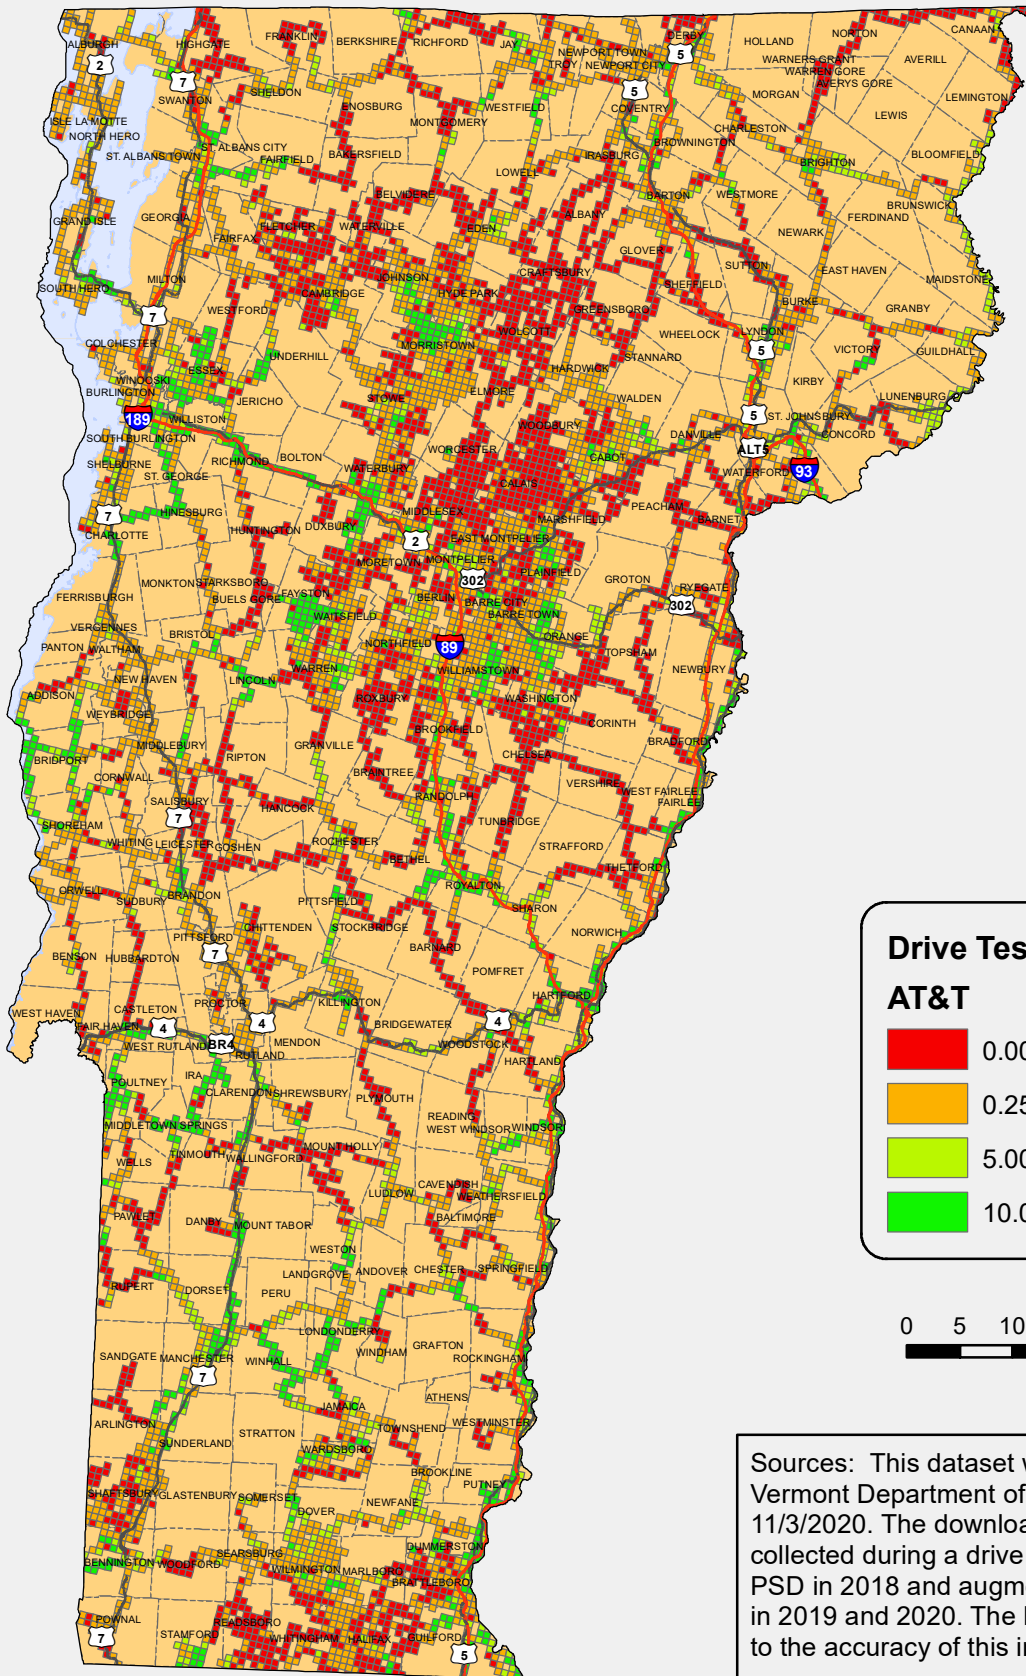

Mobile Wireless in Vermont 4G-LTE Data Coverage: All Providers

Department of Public Service

November 3, 2020

Drive Test Results
All Providers

	0.000 - 0.255
	0.256 - 4.999
	5.000 - 9.999
	10.000 - 50.000

Sources: This dataset was prepared by the Vermont Department of Public Service (PSD) on 11/3/2020. The download speed data was collected during a drive test conducted by the PSD in 2018 and augmented by volunteer drivers in 2019 and 2020. The PSD makes no guarantee to the accuracy of this information.

Mobile Wireless in Vermont AT&T 4G-LTE Data Coverage

Department of Public Service

November 3, 2020

Drive Test Results
AT&T

	0.000 - 0.255
	0.256 - 4.999
	5.000 - 9.999
	10.000 - 50.000

Sources: This dataset was prepared by the Vermont Department of Public Service (PSD) on 11/3/2020. The download speed data was collected during a drive test conducted by the PSD in 2018 and augmented by volunteer drivers in 2019 and 2020. The PSD makes no guarantee to the accuracy of this information.

Mobile Wireless in Vermont Sprint 4G-LTE Data Coverage

Department of Public Service

November 3, 2020

Drive Test Results
Sprint

	0.000 - 0.255
	0.256 - 4.999
	5.000 - 9.999
	10.000 - 50.000

Sources: This dataset was prepared by the Vermont Department of Public Service (PSD) on 11/3/2020. The download speed data was collected during a drive test conducted by the PSD in 2018 and augmented by volunteer drivers in 2019 and 2020. The PSD makes no guarantee to the accuracy of this information.