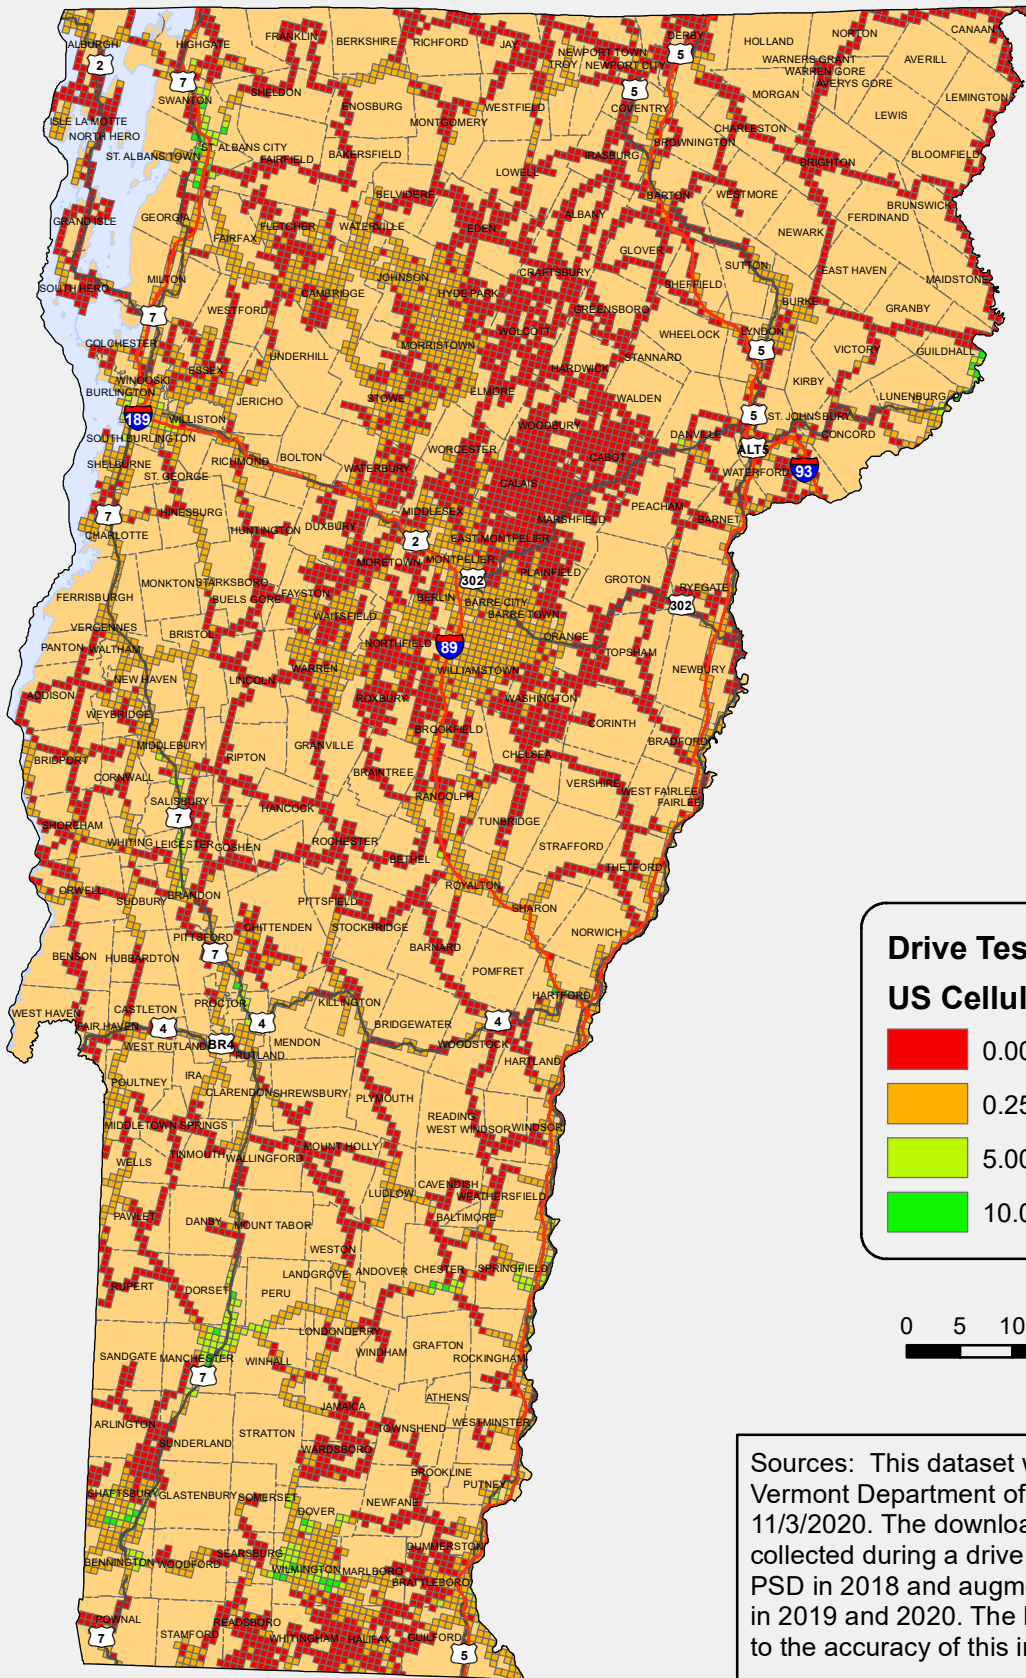

Mobile Wireless in Vermont US Cellular 4G-LTE Data Coverage

Department of Public Service

November 3, 2020

Drive Test Results
US Cellular

	0.000 - 0.255
	0.256 - 4.999
	5.000 - 9.999
	10.000 - 50.000

Sources: This dataset was prepared by the Vermont Department of Public Service (PSD) on 11/3/2020. The download speed data was collected during a drive test conducted by the PSD in 2018 and augmented by volunteer drivers in 2019 and 2020. The PSD makes no guarantee to the accuracy of this information.